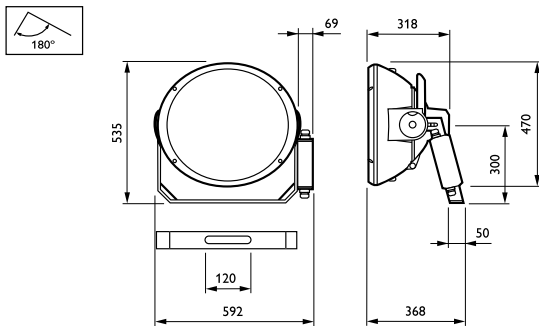

Product data

General Information		Operating and Electrical	
Number of light sources	1 [1 pc]	CE mark	CE mark
Lamp family code	MHN-SEH [MASTER MHN-SE High Output]	ENEC mark	ENEC mark
Lamp power	2000 W	Outdoor optic type	Beam category B3
Lamp colour code	956 daylight	Aiming memory	-
Kombipack	Lamp(s) included	Product Family Code	MVF404 [ARENAVISION]
Gear	-		
Optical cover/lens type	DOWN [Front-glass downlighting version]	Lamp supply voltage	400 V [400]
Protection class IEC	Safety class I (I)	Input voltage	380 to 415 V

Order product name	MVF404 MHN-SEH2000W/956 B3 SI
EAN/UPC – product	8727900502022
Order code	50202200
Local Code	9105-022-18318
Numerator – quantity per pack	1
Numerator – packs per outer box	1
Material no. (12NC)	910502218318
Net weight (piece)	14.500 kg

Dimensional drawing

ArenaVision MVF403/MVF404