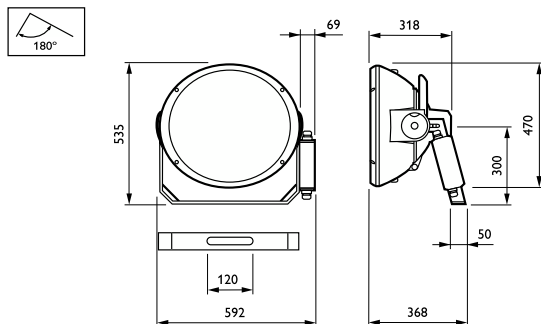

Temperature

Ambient temperature range	-30 to +35 °C
---------------------------	---------------

Controls and Dimming

Dimmable	No
Constant light output	No

Mechanical and Housing

Housing Material	Aluminum
Reflector material	Aluminum
Optic material	Aluminum
Optical cover material	-
Fixation material	Steel
Housing Color	Aluminum
Mounting device	Mounting bracket adjustable
Optical cover shape	-

Optical cover finish	-
Overall height	535 mm
Effective projected area	0.2 m ²

Approval and Application

Ingress protection code	IP65 [Dust penetration-protected, jet-proof]
Mech. impact protection code	IK08 [5 J vandal-protected]
Surge Protection (Common/Differential)	-
Sustainability rating	-
Protection class IEC	Safety class I

Application Conditions

Maximum dim level	Not applicable
-------------------	----------------

Product Data

Order product name	MVF404 MHN-SEH2000W/956 B4 SI
Full product name	MVF404 MHN-SEH2000W/956 B4 SI
Full product code	872790050203900
Order code	910502218418
Material Nr. (12NC)	910502218418
Local order code	9105-022-18418
Numerator - Quantity Per Pack	1
EAN/UPC - Product/Case	8727900502039
Numerator - Packs per outer box	1
EAN/UPC - Case	8727900502039

Dimensional drawing

ArenaVision MVF404