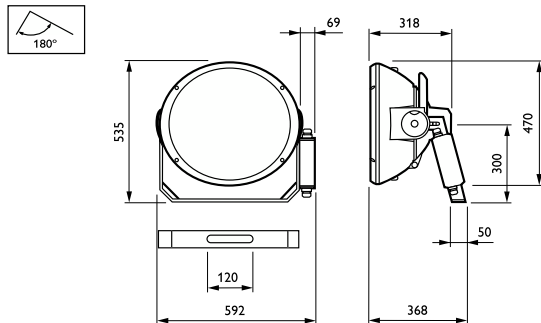

Temperature

Ambient temperature range	-30 to +35 °C
---------------------------	---------------

Controls and Dimming

Dimmable	No
Constant light output	No

Mechanical and Housing

Housing Material	Aluminum
Reflector material	Aluminum
Optic material	Aluminum
Optical cover material	-
Fixation material	Steel
Housing Color	Aluminum
Mounting device	Mounting bracket adjustable

Optical cover shape	-
Optical cover finish	-
Overall height	535 mm
Effective projected area	0.2 m ²

Approval and Application

Ingress protection code	IP65 [Dust penetration-protected, jet-proof]
Mech. impact protection code	IK08 [5 J vandal-protected]
Surge Protection (Common/Differential)	-
Sustainability rating	-
Protection class IEC	Safety class I

Application Conditions

Maximum dim level	Not applicable
-------------------	----------------

Product Data

Order product name	MVF404 MHN-SEH2000W/956 B5 SI
Full product name	MVF404 MHN-SEH2000W/956 B5 SI
Full product code	872790050204600
Order code	50204600
Material Nr. (12NC)	910502218518
Numerator - Quantity Per Pack	1
EAN/UPC - Product/Case	8727900502046
Numerator - Packs per outer box	1
EAN/UPC - Case	8727900502046

Dimensional drawing

ArenaVision MVF404