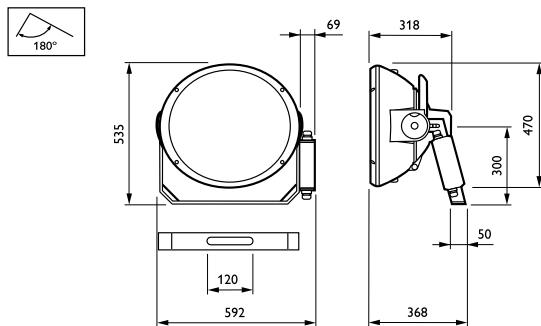

Temperature

Ambient temperature range	-30 to +35 °C
---------------------------	---------------

Controls and Dimming

Dimmable	No
Constant light output	No

Mechanical and Housing

Housing Material	Aluminum
Reflector material	Aluminum
Optic material	Aluminum
Optical cover material	-
Fixation material	Steel
Housing Color	Aluminum
Mounting device	Mounting bracket adjustable
Optical cover shape	-

Optical cover finish	-
Overall height	535 mm
Effective projected area	0.2 m ²

Approval and Application

Ingress protection code	IP65 [Dust penetration-protected, jet-proof]
Mech. impact protection code	IK08 [5 J vandal-protected]
Surge Protection (Common/Differential)	-
Sustainability rating	-
Protection class IEC	Safety class I

Application Conditions

Maximum dim level	Not applicable
-------------------	----------------

Product Data

Order product name	MVF404 MHN-SEH2000W/956 B5 SI
Full product name	MVF404 MHN-SEH2000W/956 B5 SI
Full product code	872790050204600
Order code	910502218518
Material Nr. (12NC)	910502218518
Local order code	910502218518
Numerator - Quantity Per Pack	1
EAN/UPC - Product/Case	8727900502046
Numerator - Packs per outer box	1
EAN/UPC - Case	8727900502046

Dimensional drawing

ArenaVision MVF404