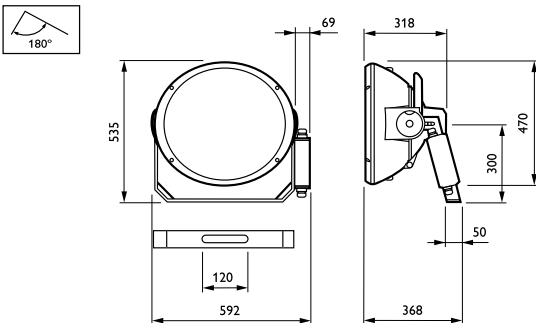

Optical cover shape	-
Optical cover finish	-
Overall height	535 mm
Effective projected area	0.2 m <sup>2</sup>

## Dimensional drawing