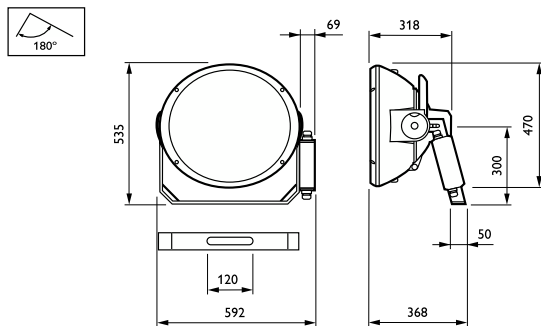

Temperature

Ambient temperature range	-30 to +35 °C
---------------------------	---------------

Controls and Dimming

Dimmable	No
Constant light output	No

Mechanical and Housing

Housing Material	Aluminum
Reflector material	Aluminum
Optic material	Aluminum
Optical cover material	-
Fixation material	Steel
Housing Color	Aluminum
Mounting device	Mounting bracket adjustable
Optical cover shape	-

Optical cover finish	-
Overall height	535 mm
Effective projected area	0.2 m ²

Approval and Application

Ingress protection code	IP65 [Dust penetration-protected, jet-proof]
Mech. impact protection code	IK08 [5 J vandal-protected]
Surge Protection (Common/Differential)	-
Sustainability rating	-
Protection class IEC	Safety class I

Application Conditions

Maximum dim level	Not applicable
-------------------	----------------

Product Data

Order product name	MVF404 MHN-SEH2000W/956 B6 SI
Full product name	MVF404 MHN-SEH2000W/956 B6 SI
Full product code	872790050205300
Order code	910502218618
Material Nr. (12NC)	910502218618
Local order code	910502218618
Numerator - Quantity Per Pack	1
EAN/UPC - Product/Case	8727900502053
Numerator - Packs per outer box	1
EAN/UPC - Case	8727900502053

Dimensional drawing

ArenaVision MVF404