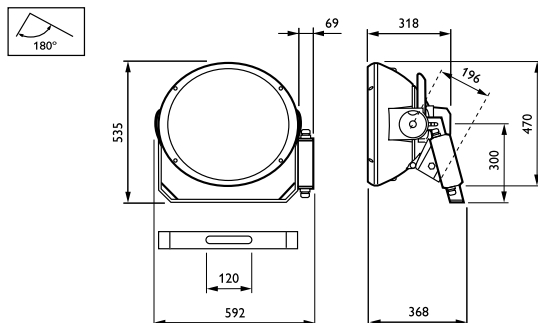

Temperature

Ambient temperature range	-30 to +35 °C
---------------------------	---------------

Controls and Dimming

Dimmable	No
Constant light output	No

Mechanical and Housing

Housing Material	Aluminum
Reflector material	Aluminum
Optic material	Aluminum
Optical cover material	-
Fixation material	Steel
Housing Color	Aluminum
Mounting device	Mounting bracket adjustable

Optical cover shape	-
Optical cover finish	-
Overall height	535 mm
Effective projected area	0.2 m ²

Approval and Application

Ingress protection code	IP65 [Dust penetration-protected, jet-proof]
Mech. impact protection code	IK08 [5 J vandal-protected]
Surge Protection (Common/Differential)	-
Sustainability rating	-
Protection class IEC	Safety class I

Application Conditions

Maximum dim level	Not applicable
-------------------	----------------

Product Data

Order product name	MVF404 MHN-SEH2000W/956 B8 HRE
Full product name	MVF404 MHN-SEH2000W/956 B8 HRE
Full product code	872790060410800
Order code	910502279318
Material Nr. (12NC)	910502279318
Numerator - Quantity Per Pack	1
EAN/UPC - Product/Case	8727900604108
Numerator - Packs per outer box	1
EAN/UPC - Case	8727900604108

Dimensional drawing

ArenaVision MVF404