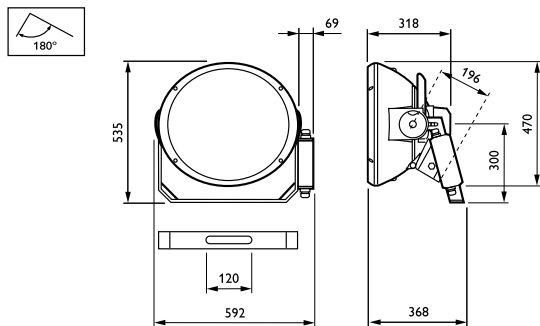

Temperature

Ambient temperature range	-30 to +35 °C
---------------------------	---------------

Controls and Dimming

Dimmable	No
Constant light output	No

Mechanical and Housing

Housing material	Aluminium
Reflector material	Aluminium
Optic material	Aluminium
Optical cover/lens material	-
Fixation material	Steel
Housing Colour	Aluminium
Mounting device	Mounting bracket adjustable
Optical cover/lens shape	-
Optical cover/lens finish	-

Overall height	535 mm
Effective projected area	0.2 m ²

Approval and Application

Ingress protection code	IP65 [Dust penetration-protected, jet-proof]
Mech. impact protection code	IK08 [5 J vandal-protected]
Surge Protection (Common/Differential)	-
Sustainability rating	-
Protection class IEC	Safety class I

Application Conditions

Maximum dim level	Not applicable
-------------------	----------------

Product Data

Order product name	MVF404 MHN-SEH2000W/956 B8 HRE AM
Full product name	MVF404 MHN-SEH2000W/956 B8 HRE AM
Full EOC	872790060412200
Local code description	MVF404B8HRA956
Order code	60412200
Material no. (12 NC)	910502279518
Local order code	MVF404B8HRA956
SAP numerator – quantity per pack	1
EAN/UPC – Product/Case	8727900604122
Numerator – packs per outer box	1
EAN/UPC – Case	8727900604122

Dimensional drawing

ArenaVision MVF404