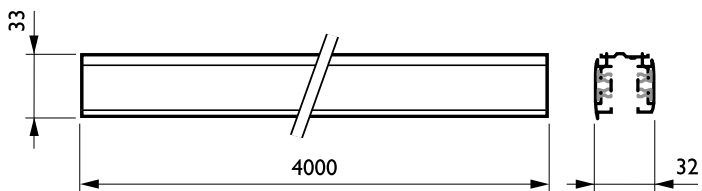

DALI Square Track

RCS750 5C6 L4000 ALU (XTSC6400-1)

3-circuit power track adapter with DALI pulse control GAC600

Designed for use with DALI projectors with a dedicated adaptor, the DALI Square Track is ideal for users who want lighting flexibility to create a specific ambience in their shop and to reduce energy consumption. The system is made up of a solid aluminum track, which is available in various lengths and with a choice of electrical conductors. Any given configuration can be easily created – horizontal or vertical, mounted on or in the ceiling, on the wall or on free-standing panels. The system can also be used as a floating structure. All luminaires have a separate power supply and can be switched selectively. They can easily be moved to alter the lighting and presentation. In this way, a multifunctional track system can be created for accent lighting as well as for suspending advertising and decorative material.

Product data

General Information	
Protection class IEC	Safety class I (I)
Glow-wire test	850/5 [Temperature 850 °C, duration 5 s]
Suspension accessories	No [-]
Mechanical accessories	No [-]
Accessory colour	Aluminum
Operating and Electrical	
Electrical accessories	No [-]
Circuit	5C6 [3-circuit power track adapter with DALI pulse control GAC600]
Mechanical and Housing	
Length	4000 mm

Dimensions (height x width x depth)	NaN x NaN x NaN mm (NaN x NaN x NaN in)
Approval and Application	
Ingress protection code	IP30 [Tool-protected]
Product Data	
Full product code	871869606529700
Order product name	RCS750 5C6 L4000 ALU (XTSC6400-1)
EAN/UPC – product	8718696065297
Order code	06529700
Numerator – quantity per pack	1
Numerator – packs per outer box	1
Material no. (12NC)	910502500041
Net weight (piece)	3.990 kg

DALI Square Track

Dimensional drawing

3-circuit square RCS750