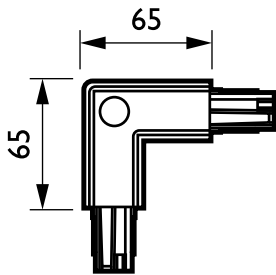

## ZCS750 5C6 CCPE BK (XTSC635-2)

3-circuit power track adapter with DALI pulse control GAC600 - External corner 90°

Designed for use with DALI projectors with a dedicated adaptor, the DALI Square Track is ideal for users who want lighting flexibility to create a specific ambience in their shop and to reduce energy consumption. The system is made up of a solid aluminum track, which is available in various lengths and with a choice of electrical conductors. Any given configuration can be easily created – horizontal or vertical, mounted on or in the ceiling, on the wall or on free-standing panels. The system can also be used as a floating structure. All luminaires have a separate power supply and can be switched selectively. They can easily be moved to alter the lighting and presentation. In this way, a multifunctional track system can be created for accent lighting as well as for suspending advertising and decorative material.

### Product data

General Information	
Suspension accessories	-
Mechanical accessories	-
Accessory color	Black
Operating and Electrical	
Electrical accessories	External corner 90°
Circuit	3-circuit power track adapter with DALI pulse control GAC600
Mechanical and Housing	
Dimensions (Height x Width x Depth)	NaN x NaN x NaN mm (NaN x NaN x NaN in)

Product Data	
Full product code	871869606569399
Order product name	ZCS750 5C6 CCPE BK (XTSC635-2)
EAN/UPC - Product	8718696065693
Order code	910502500081
Numerator - Quantity Per Pack	1
Numerator - Packs per outer box	25
Material Nr. (12NC)	910502500081
Net Weight (Piece)	0.170 kg

### Dimensional drawing

3-circuit square ZCS750