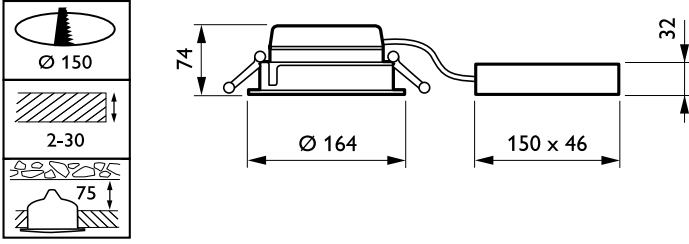

LuxSpace Mini, recessed

Boyutlu çizim

LuxSpace gen2 Mini DN560B-DN561C