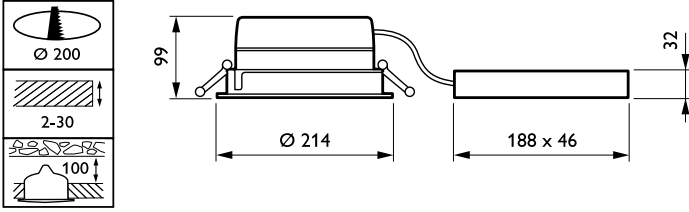

Boyutlu çizim