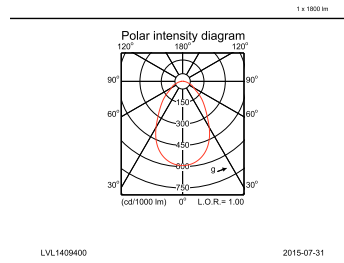

Boyutlu çizim

LuxSpace gen2 DN570B-DN572B

Fotometrik bilgi

DN570B PSE-E 1xLED20S/830 C SG-O

DN570B PSE-E 1xLED20S/830 C SG-O

IFGU1\_DN570B PSE-E 1xLED20S830 C SG-O.EPS

IFPC1\_DN570B PSE-E 1xLED20S830 C SG-O.EPS