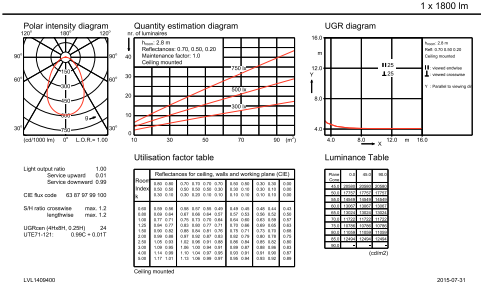

LuxSpace gen2 DN570B-DN572B

Fotometrik bilgi

DN570B PSE-E 1xLED20S/830 C SG-O