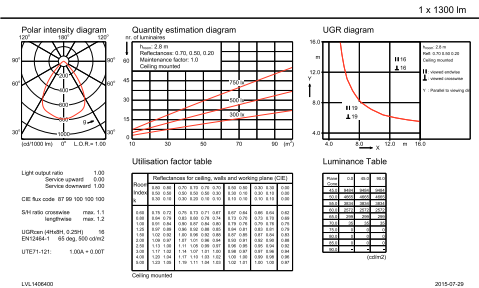

LuxSpace, recessed

Dimensional drawing

LuxSpace gen2 DN570B-DN572B

Photometric data

DN571B PSE-E 1xLED12S/840 C

DN571B PSE-E 1xLED12S/840 C

IFGU1_DN571B PSE-E 1xLED12S840 C.EPS

IFPC1_DN571B PSE-E 1xLED12S840 C.EPS