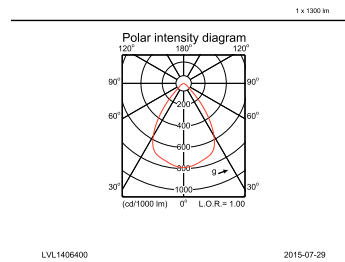

LuxSpace, recessed

Dimensional drawing

LuxSpace gen2 DN570B-DN572B

Photometric data

DN571B PSE-E 1xLED12S/840 C

DN571B PSE-E 1xLED12S/840 C

IFGU1_DN571B PSE-E 1xLED12S840 C.EPS

IFPC1_DN571B PSE-E 1xLED12S840 C.EPS