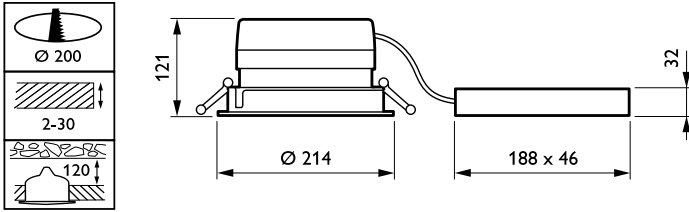

LuxSpace, recessed

Dimensional drawing