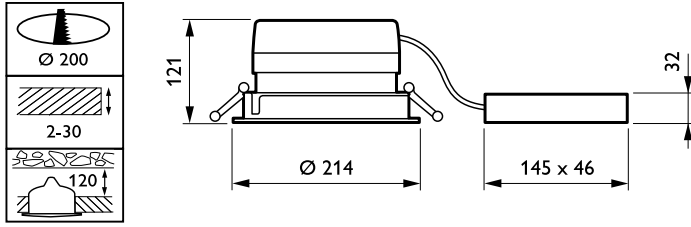

Boyutlu çizim