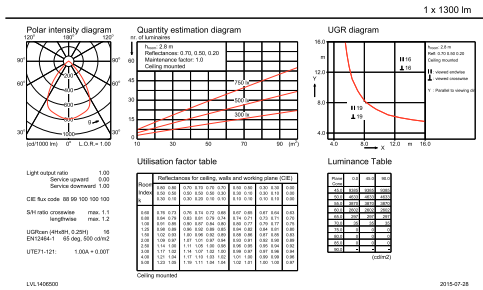

LuxSpace gen2 DN570B-DN572B

Fotometrik bilgi

DN571B PSED-E 1xLED12S/830 C