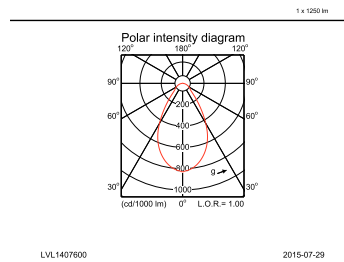

DN571B PSED-E 1xLED12S/830 WR