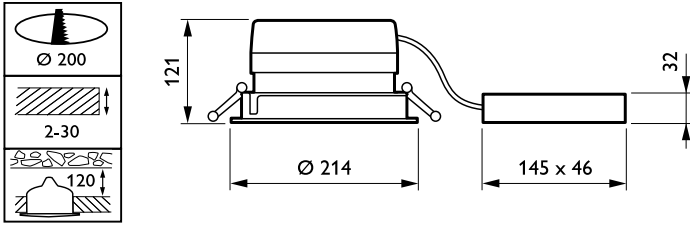

LuxSpace, recessed

Dimensional drawing