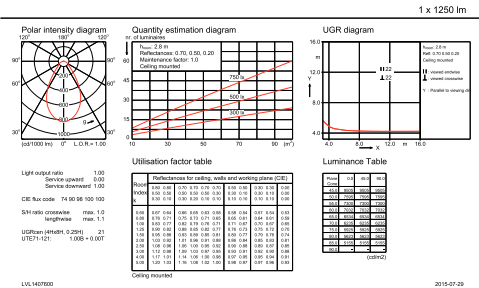

Initial luminous flux (system flux)	1250 lm
Luminous flux tolerance	+/-10%
Initial LED luminaire efficacy	114 lm/W
Init. Corr. Color Temperature	3000 K
Init. Color Rendering Index	>80
Initial chromaticity	(0.43, 0.40) SDCM <3
Initial input power	11 W
Power consumption tolerance	+/-10%

LuxSpace, recessed

Dimensional drawing

LuxSpace gen2 DN570B-DN572B

Photometric data

DN571B PSED-E 1xLED12S/830 WR

DN571B PSED-E 1xLED12S/830 WR

IFGU1_DN571B PSED-E 1xLED12S830 WR.EPS

IFPC1_DN571B PSED-E 1xLED12S830 WR.EPS