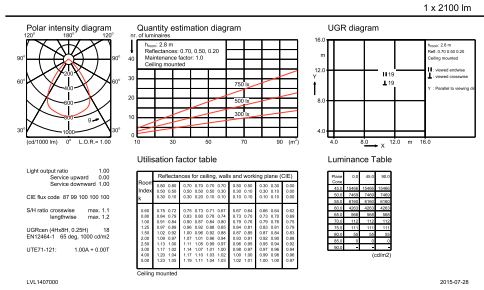

LuxSpace, recessed

Boyutlu çizim

LuxSpace gen2 DN570B-DN572B

Fotometrik bilgi

DN571B PSED-E 1xLED20S/830 F

DN571B PSED-E 1xLED20S/830 F

IFGU1_DN571B PSED-E 1xLED20S830 F.EPS

IFPC1_DN571B PSED-E 1xLED20S830 F.EPS