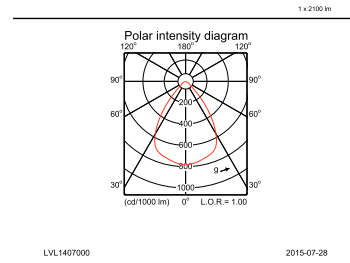

LuxSpace, recessed

Boyutlu çizim

LuxSpace gen2 DN570B-DN572B

Fotometrik bilgi

DN571B PSED-E 1xLED20S/830 F

DN571B PSED-E 1xLED20S/830 F

IFGU1_DN571B PSED-E 1xLED20S830 F.EPS

IFPC1_DN571B PSED-E 1xLED20S830 F.EPS