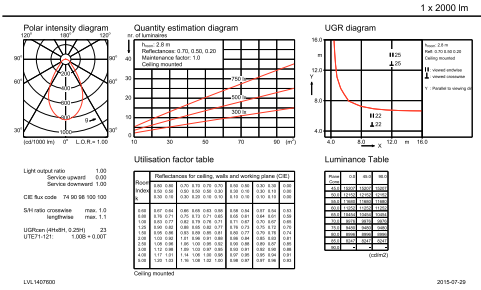

LuxSpace, recessed

Boyutlu çizim

LuxSpace gen2 DN570B-DN572B

Fotometrik bilgi

DN571B PSED-E 1xLED20S/830 WR

DN571B PSED-E 1xLED20S/830 WR

IFGU1_DN571B PSED-E 1xLED20S830 WR.EPS

IFPC1_DN571B PSED-E 1xLED20S830 WR.EPS