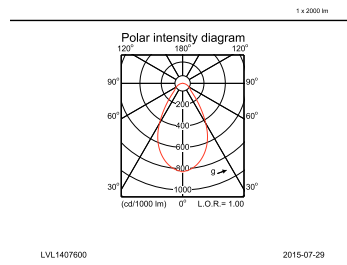

LuxSpace, recessed

Boyutlu çizim

LuxSpace gen2 DN570B-DN572B

Fotometrik bilgi

DN571B PSED-E 1xLED20S/830 WR

DN571B PSED-E 1xLED20S/830 WR

IFGU1_DN571B PSED-E 1xLED20S830 WR.EPS

IFPC1_DN571B PSED-E 1xLED20S830 WR.EPS