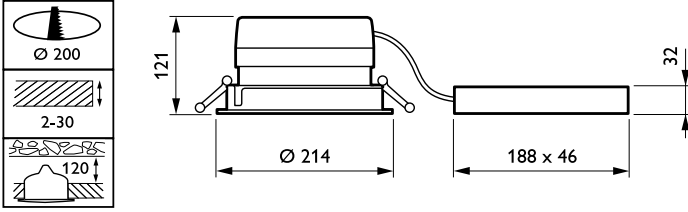

LuxSpace, recessed

Boyutlu çizim