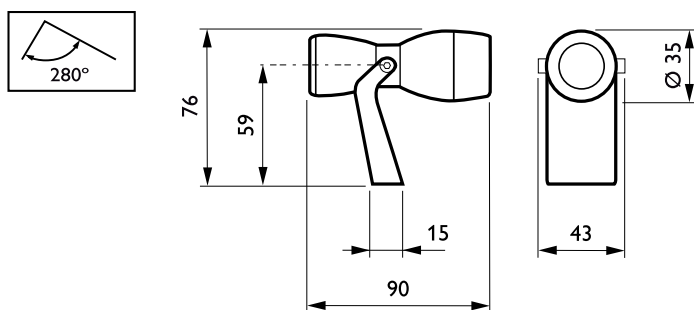

AmphiLux, surface mounted

Initial Performance (IEC Compliant)

Initial luminous flux (system flux) 14 lm

Initial LED luminaire efficacy 9 lm/W

Initial input power 1.5 W

Application Conditions

Ambient temperature range -20 to +35 °C

Product Data

Full product code 871794389308999

Order product name BVD400 1xLED-HB/BL 12V 20

EAN/UPC - Product 8717943893089

Order code 910503672418

Numerator - Quantity Per Pack 1

Numerator - Packs per outer box 6

Material Nr. (12NC) 910503672418

Net Weight (Piece) 0.395 kg

Dimensional drawing

AmphiLux BBD/BVD400