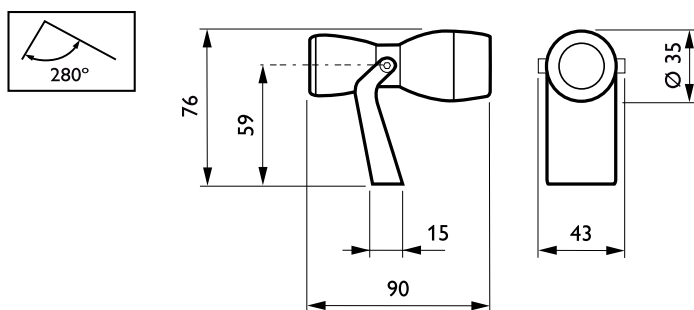

AmphiLux, surface mounted

Initial Performance (IEC Compliant)

Initial luminous flux (system flux) 14 lm

Initial LED luminaire efficacy 9 lm/W

Initial input power 1.5 W

Application Conditions

Ambient temperature range -20 to +35 °C

Product Data

Full product code 871794389312699

Order product name BVD400 1xLED-HB/BL 12V 35

EAN/UPC - Product 8717943893126

Order code 910503672818

Numerator - Quantity Per Pack 1

Numerator - Packs per outer box 6

Material Nr. (12NC) 910503672818

Net Weight (Piece) 0.395 kg

Dimensional drawing

AmphiLux BBD/BVD400