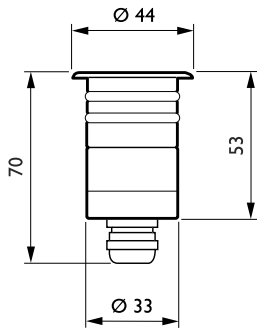

### Product Data

Full product code 871794389329499  
Order product name BBC400 1xLED-HB-6000 12V 20  
EAN/UPC - Product 8717943893294  
Order code 910503674518

Numerator - Quantity Per Pack 1

Numerator - Packs per outer box 6

Material Nr. (12NC) 910503674518

Net Weight (Piece) 0.335 kg

### Dimensional drawing

AmphiLux BBD/BVD400