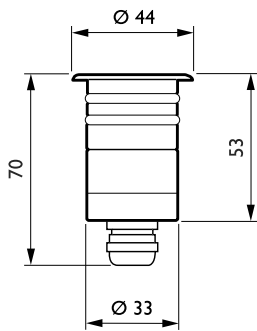

Operating and Electrical	
Input Voltage	12 V
Controls and Dimming	
Dimmable	No
Approval and Application	
Ingress protection code	IP68 [Dust penetration-protected, pressure watertight]
Mech. impact protection code	IK10 [20 J vandal-resistant]
Initial Performance (IEC Compliant)	
Initial luminous flux (system flux)	60 lm
Initial LED luminaire efficacy	40 lm/W
Init. Corr. Color Temperature	4000 K
Init. Color Rendering Index	80

AmphiLux, recessed

Initial input power	1.5 W	Order code	910503674618
Application Conditions		Numerator - Quantity Per Pack	1
Ambient temperature range	-20 to +35 °C	Numerator - Packs per outer box	6
Product Data		Material Nr. (12NC)	910503674618
Full product code	871794389330099	Net Weight (Piece)	0.335 kg
Order product name	BBC400 1xLED-HB-4000 12V 20		
EAN/UPC - Product	8717943893300		

Dimensional drawing

AmphiLux BBD/BVD400