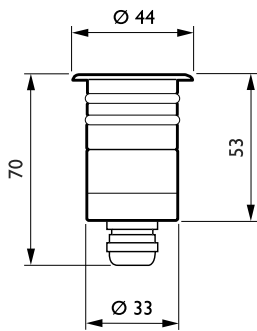

Operating and Electrical	
Input Voltage	12 V
Controls and Dimming	
Dimmable	No
Approval and Application	
Ingress protection code	IP68 [Dust penetration-protected, pressure watertight]
Mech. impact protection code	IK10 [20 J vandal-resistant]
Initial Performance (IEC Compliant)	
Initial luminous flux (system flux)	55 lm
Initial LED luminaire efficacy	37 lm/W
Init. Corr. Color Temperature	2700 K
Init. Color Rendering Index	80

Order code	910503674718
Numerator - Quantity Per Pack	1
Numerator - Packs per outer box	6
Material Nr. (12NC)	910503674718
Net Weight (Piece)	0.335 kg

Dimensional drawing

AmphiLux BBD/BVD400