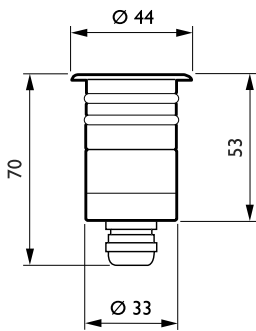

Operating and Electrical	
Input Voltage	12 V
Controls and Dimming	
Dimmable	No
Approval and Application	
Ingress protection code	IP68 [Dust penetration-protected, pressure watertight]
Mech. impact protection code	IK10 [20 J vandal-resistant]
Initial Performance (IEC Compliant)	
Initial luminous flux (system flux)	60 lm
Initial LED luminaire efficacy	40 lm/W
Init. Corr. Color Temperature	4000 K
Init. Color Rendering Index	80

AmphiLux, recessed

Initial input power	1.5 W
Application Conditions	
Ambient temperature range	-20 to +35 °C
Product Data	
Full product code	871794389334899
Order product name	BBC400 1xLED-HB-4000 12V 35
EAN/UPC - Product	8717943893348

Order code	910503675018
Numerator - Quantity Per Pack	1
Numerator - Packs per outer box	6
Material Nr. (12NC)	910503675018
Net Weight (Piece)	0.335 kg

Dimensional drawing

AmphiLux BBD/BVD400