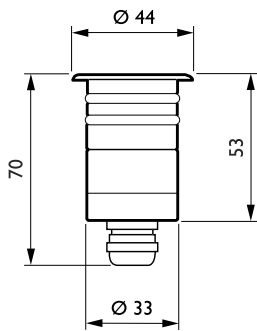

Operating and Electrical	
Input Voltage	12 V
Controls and Dimming	
Dimmable	No
Approval and Application	
Ingress protection code	IP68 [Dust penetration-protected, pressure watertight]
Mech. impact protection code	IK10 [20 J vandal-resistant]
Initial Performance (IEC Compliant)	
Initial luminous flux (system flux)	60 lm
Initial LED luminaire efficacy	40 lm/W
Init. Corr. Color Temperature	4000 K
Init. Color Rendering Index	80

AmphiLux, recessed

Initial input power	1.5 W	Order code	910503675018
Application Conditions		Numerator - Quantity Per Pack	1
Ambient temperature range	-20 to +35 °C	Numerator - Packs per outer box	6
Product Data		Material Nr. (12NC)	910503675018
Full product code	871794389334899	Net Weight (Piece)	0.335 kg
Order product name	BBC400 1xLED-HB-4000 12V 35		
EAN/UPC - Product	8717943893348		

Dimensional drawing

AmphiLux BBD/BVD400