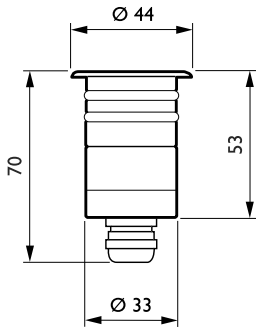

Operating and Electrical	
Input Voltage	12 V
Controls and Dimming	
Dimmable	No
Approval and Application	
Ingress protection code	IP68 [Dust penetration-protected, pressure watertight]
Mech. impact protection code	IK10 [20 J vandal-resistant]
Initial Performance (IEC Compliant)	
Initial luminous flux (system flux)	55 lm
Initial LED luminaire efficacy	37 lm/W
Init. Corr. Color Temperature	2700 K
Init. Color Rendering Index	80

AmphiLux, recessed

Initial input power	1.5 W
Application Conditions	
Ambient temperature range	-20 to +35 °C
Product Data	
Full product code	871794389335599
Order product name	BBC400 1xLED-HB-2700 12V 35
EAN/UPC - Product	8717943893355

Order code	910503675118
Numerator - Quantity Per Pack	1
Numerator - Packs per outer box	6
Material Nr. (12NC)	910503675118
Net Weight (Piece)	0.335 kg

Dimensional drawing

AmphiLux BBD/BVD400