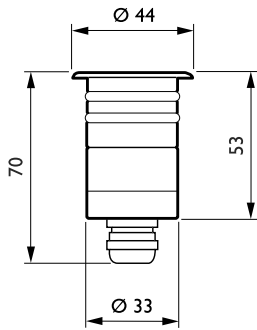

### Product Data

Full product code 871794389336299  
Order product name BBC400 1xLED-HB/BL 12V 35  
EAN/UPC - Product 8717943893362  
Order code 910503675218

Numerator - Quantity Per Pack 1

Numerator - Packs per outer box 6

Material Nr. (12NC) 910503675218

Net Weight (Piece) 0.335 kg

### Dimensional drawing

AmphiLux BBD/BVD400