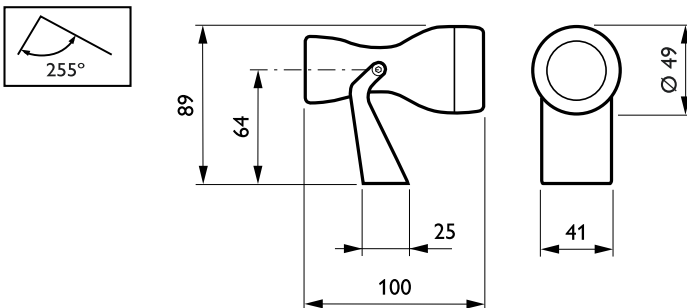

Numerator – quantity per pack 1

Numerator – packs per outer box 6

Material no. (12NC) 910503682618

Net weight (piece) 0.770 kg

Dimensional drawing

AmphiLux BBD/BVD400