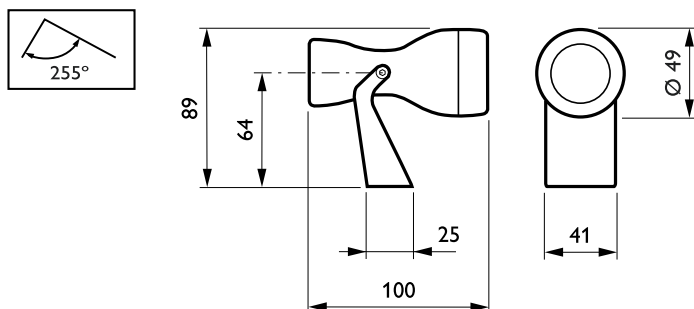

Initial luminous flux (system flux) 127 lm

Initial LED luminaire efficacy 32 lm/W

Init. Color Rendering Index 80

Initial input power 4 W

Application Conditions

Ambient temperature range -20 to +35 °C

Product Data

Net Weight (Piece) 0.770 kg

Dimensional drawing

AmphiLux BBD/BVD400