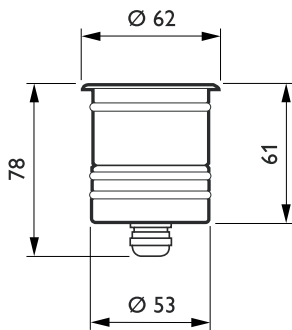

### Product Data

Full product code	871794389477299
-------------------	-----------------

Order product name	BBD410 4xLED-HB/RGBW E 15
EAN/UPC - Product	8717943894772
Order code	910503683818
Numerator - Quantity Per Pack	1
Numerator - Packs per outer box	6
Material Nr. (12NC)	910503683818
Net Weight (Piece)	0.825 kg

### Dimensional drawing

AmphiLux BBD/BVD400