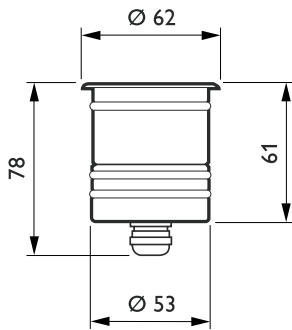

Application Conditions

Ambient temperature range	-20 to +35 °C
---------------------------	---------------

Product Data

Full product code	871794389479699
-------------------	-----------------

Order product name	BBD410 4xLED-HB-2700-6000 E 15
EAN/UPC - Product	8717943894796
Order code	910503684018
Numerator - Quantity Per Pack	1
Numerator - Packs per outer box	6
Material Nr. (12NC)	910503684018
Net Weight (Piece)	0.825 kg

Dimensional drawing

AmphiLux BBD/BVD400