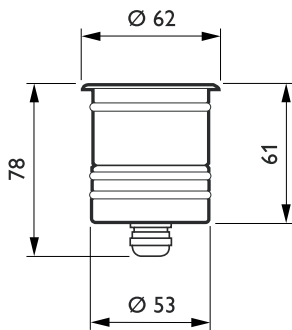

Application Conditions

Ambient temperature range	-20 to +35 °C
---------------------------	---------------

Product Data

Full product code	871794389486499
-------------------	-----------------

Order product name	BBD410 4xLED-HB-2700-6000 E OB
EAN/UPC - Product	8717943894864
Order code	910503684718
Numerator - Quantity Per Pack	1
Numerator - Packs per outer box	6
Material Nr. (12NC)	910503684718
Net Weight (Piece)	0.825 kg

Dimensional drawing

AmphiLux BBD/BVD400