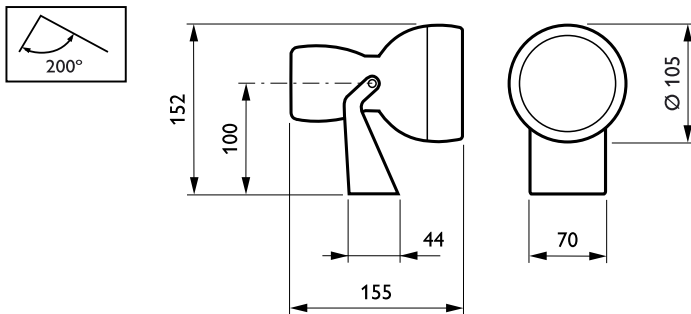

Application Conditions

Ambient temperature range	-20 to +35 °C
---------------------------	---------------

Product Data

Full product code	871794389491899
-------------------	-----------------

Order product name	BVD420 12xLED-HB-6000 12V 10
EAN/UPC - Product	8717943894918
Order code	910503685218
Numerator - Quantity Per Pack	1
Numerator - Packs per outer box	4
Material Nr. (12NC)	910503685218
Net Weight (Piece)	3.735 kg

Dimensional drawing

AmphiLux BBD/BVD400