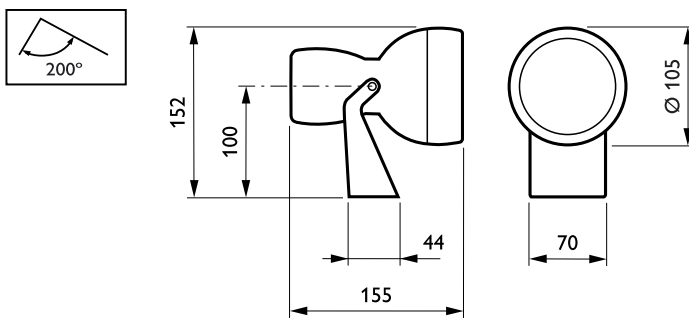

AmphiLux, surface mounted

Initial Performance (IEC Compliant)

Initial luminous flux (system flux)	160 lm
Initial LED luminaire efficacy	11 lm/W
Initial input power	15 W

Application Conditions

Ambient temperature range	-20 to +35 °C

Product Data

Full product code	871794389493299

Order product name	BVD420 12xLED-HB/BL 12V 10
EAN/UPC - Product	8717943894932
Order code	910503685418
Numerator - Quantity Per Pack	1
Numerator - Packs per outer box	4
Material Nr. (12NC)	910503685418
Net Weight (Piece)	3.735 kg

Dimensional drawing

AmphiLux BBD/BVD400