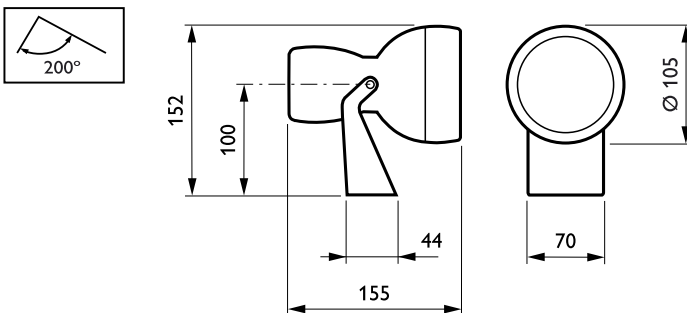

EAN/UPC - Product 8717943894970

Order code 910503685818

Numerator - Quantity Per Pack 1

Numerator - Packs per outer box 4

Material Nr. (12NC) 910503685818

Net Weight (Piece) 3.735 kg

Dimensional drawing

AmphiLux BBD/BVD400