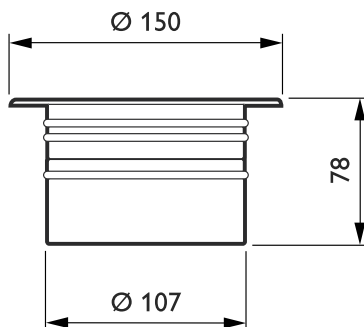

Numerator - Quantity Per Pack 1

Numerator - Packs per outer box 4

Material Nr. (12NC) 910503686718

Net Weight (Piece) 3.525 kg

Dimensional drawing

AmphiLux BBD/BVD400