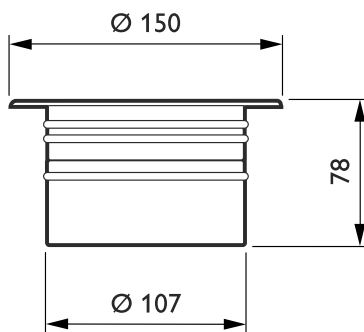

Application Conditions

Ambient temperature range	-20 to +35 °C
---------------------------	---------------

Product Data

Full product code	871794389509099
-------------------	-----------------

Order product name	BBD420 12xLED-HB-2700-6000 E 15
EAN/UPC - Product	8717943895090
Order code	910503687018
Numerator - Quantity Per Pack	1
Numerator - Packs per outer box	4
Material Nr. (12NC)	910503687018
Net Weight (Piece)	3.525 kg

Dimensional drawing

AmphiLux BBD/BVD400