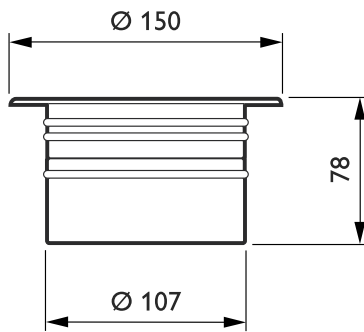

Application Conditions

Ambient temperature range	-20 to +35 °C
---------------------------	---------------

Product Data

Full product code	871794389510699
-------------------	-----------------

Order product name	BBD420 12xLED-HB-2700-6000 E 30
EAN/UPC - Product	8717943895106
Order code	910503687118
Numerator - Quantity Per Pack	1
Numerator - Packs per outer box	4
Material Nr. (12NC)	910503687118
Net Weight (Piece)	3.525 kg

Dimensional drawing

AmphiLux BBD/BVD400