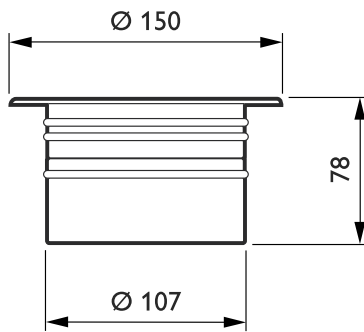

| | |
|---------------------------------|---------------------------------|
| Order product name | BBD420 12xLED-HB-2700-6000 E 30 |
| EAN/UPC - Product | 8717943895106 |
| Order code | 910503687118 |
| Numerator - Quantity Per Pack | 1 |
| Numerator - Packs per outer box | 4 |
| Material Nr. (12NC) | 910503687118 |
| Net Weight (Piece) | 3.525 kg |

Dimensional drawing

AmphiLux BBD/BVD400