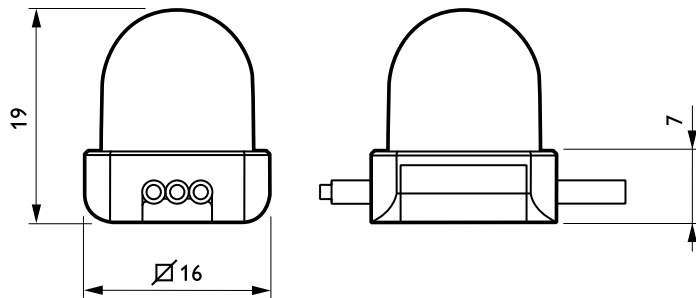

iColor Flex MX

Dimensional drawing

iColor Flex MX