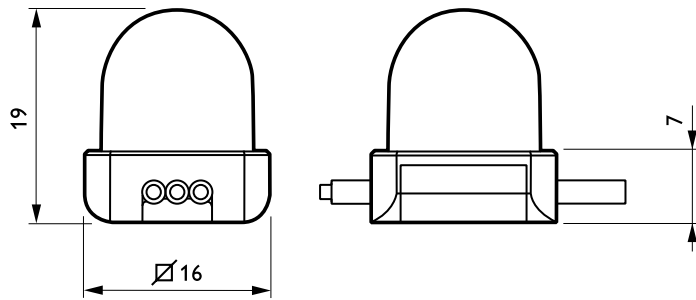

iColor Flex MX

Dimensional drawing

iColor Flex MX