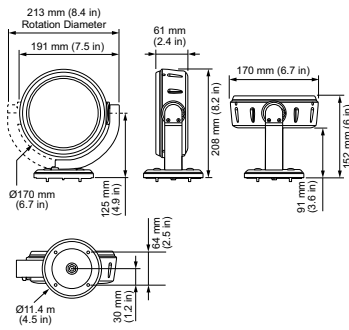

Order code 70223799

Numerator – quantity per pack 1

Numerator – packs per outer box 4

Material no. (12NC) 910503700733

Net weight (piece) 1.450 kg

Dimensional drawing

ColorBurst 6

ColorBurst 6