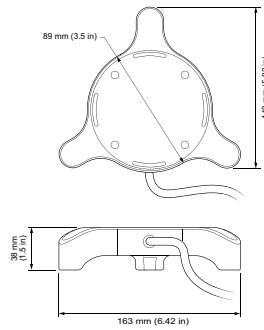

Order code 70223799

Numerator – quantity per pack 1

Numerator – packs per outer box 4

Material no. (12NC) 910503700733

Net weight (piece) 1.450 kg

Dimensional drawing

ColorBurst 6

ColorBurst 6