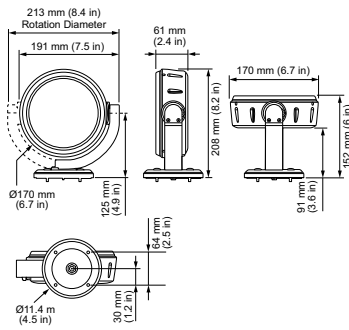

Product data

General Information	
Number of light sources	18 pcs
Lamp family code	LED-HB [LED High Brightness]
Light source color	Red, green and blue
Light source replaceable	No
Driver included	Yes
Luminaire light beam spread	22°
Connection	-
Protection class IEC	Safety class I
CE mark	CE mark
UL mark	UL and cUL mark
Lifetime to 70% luminous flux	70000 h
Optic type outdoor	Medium beam angle 22°
Operating and Electrical	
Input Voltage	24 V
Input Frequency	0 Hz

Order code	910503700733
Numerator - Quantity Per Pack	1
Numerator - Packs per outer box	4
Material Nr. (12NC)	910503700733
Net Weight (Piece)	1.450 kg

Dimensional drawing

ColorBurst 6

ColorBurst 6