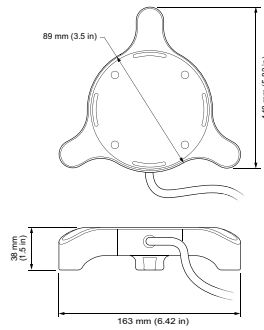

Order code	910503700733
Numerator - Quantity Per Pack	1
Numerator - Packs per outer box	4
Material Nr. (12NC)	910503700733
Net Weight (Piece)	1.450 kg

Dimensional drawing

ColorBurst 6

ColorBurst 6