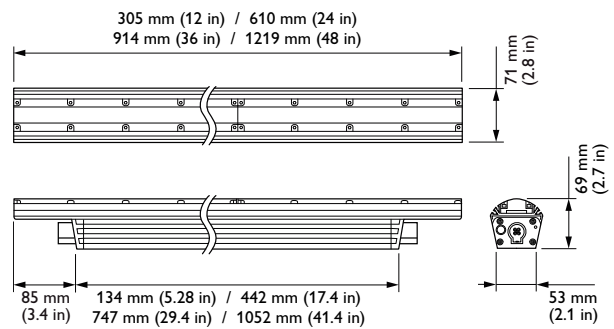

ColorGraz e MX Powercore

Initial Performance (IEC Compliant)

Initial luminous flux (system flux)	400 lm
Initial LED luminaire efficacy	16.1 lm/W
Initial input power	17.5 W

Application Conditions

Ambient temperature range	-20 to +50 °C

Product Data

Full product code	871794370464499

Order product name	BCS459 12xLED-HB/RGB 9 DMX L305
EAN/UPC - Product	8717943704644
Order code	910503700879
Numerator - Quantity Per Pack	1
Numerator - Packs per outer box	4
Material Nr. (12NC)	910503700879
Net Weight (Piece)	1.250 kg

Dimensional drawing

ColorGraz e MX Powercore

ColorGraz e MX Powercore