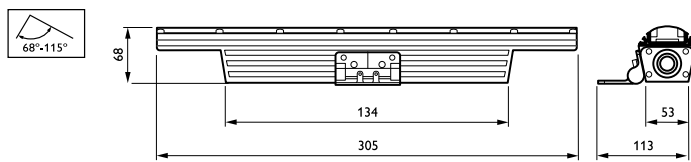

ColorGraz e MX Powercore

Initial Performance (IEC Compliant)

Initial luminous flux (system flux)	400 lm
Initial LED luminaire efficacy	16.1 lm/W
Initial input power	17.5 W

Application Conditions

Ambient temperature range	-20 to +50 °C

Product Data

Full product code	871794370464499

Order product name	BCS459 12xLED-HB/RGB 9 DMX L305
EAN/UPC - Product	8717943704644
Order code	910503700879
Numerator - Quantity Per Pack	1
Numerator - Packs per outer box	4
Material Nr. (12NC)	910503700879
Net Weight (Piece)	1.250 kg

Dimensional drawing

ColorGraz e MX Powercore

ColorGraz e MX Powercore