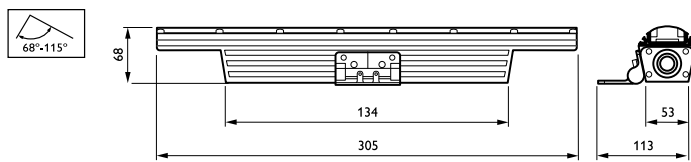

ColorGraz e MX Powercore

Initial Performance (IEC Compliant)

Initial luminous flux (system flux)	347 lm
Initial LED luminaire efficacy	16.7 lm/W
Initial input power	17.5 W

Application Conditions

Ambient temperature range	-20 to +50 °C

Product Data

Full product code	871794370465199

Order product name	BCS459 12xLED-HB/RGB 10 DMX L305
EAN/UPC - Product	8717943704651
Order code	910503700880
Numerator - Quantity Per Pack	1
Numerator - Packs per outer box	4
Material Nr. (12NC)	910503700880
Net Weight (Piece)	1.250 kg

Dimensional drawing

ColorGraz e MX Powercore

ColorGraz e MX Powercore