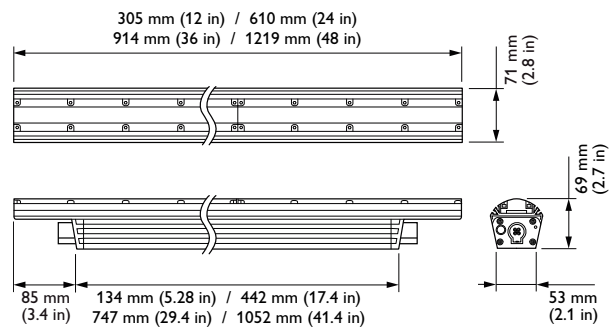

ColorGraz e MX Powercore

Initial Performance (IEC Compliant)

Initial luminous flux (system flux)	347 lm
Initial LED luminaire efficacy	16.7 lm/W
Initial input power	17.5 W

Application Conditions

Ambient temperature range	-20 to +50 °C

Product Data

Full product code	871794370465199

Order product name	BCS459 12xLED-HB/RGB 10 DMX L305
EAN/UPC - Product	8717943704651
Order code	910503700880
Numerator - Quantity Per Pack	1
Numerator - Packs per outer box	4
Material Nr. (12NC)	910503700880
Net Weight (Piece)	1.250 kg

Dimensional drawing

ColorGraz e MX Powercore

ColorGraz e MX Powercore