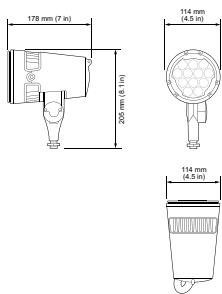

ColorBurst Compact Powercore

Colour	Gray
Approval and application	
Ingress protection code	IP66 [Dust penetration-protected, jet-proof]
Energy Efficiency Class	G
	1012743
Initial performance (IEC compliant)	
Initial input power	17.5 W
Over time performance (IEC compliant)	
Lumen Maintenance 50% at 25 °C Reported	100,000
Lumen Maintenance 50% at 50 °C Reported	90,000

Product data	
Full product code	871794388469899
Order product name	BCP462 12xLED-HB/RGB 100-240V HMA GR
EAN/UPC – product	8717943884698
Order code	123-000019-00
SAP numerator – quantity per pack	1
Numerator – packs per outer box	4
SAP material	910503701236
Net Weight (Piece)	2.030 kg
Commercial Code	123-000019-00
Catalogue number description	ColorBurst Compact Powercore, 8° (No Spread Lens), Gray Housing, UL/cUL/CE, Landscape

Dimensional drawing

BCP462 12xLED-HB/RGB 100-240V HMA GR