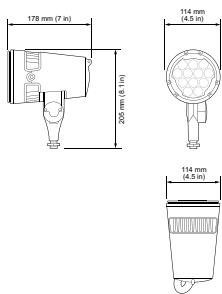

ColorBurst Compact Powercore

Colour	Black
Approval and application	
Ingress protection code	IP66 [Dust penetration-protected, jet-proof]
Energy Efficiency Class	G
	1012746
Initial performance (IEC compliant)	
Initial input power	17.5 W
Over time performance (IEC compliant)	
Lumen Maintenance 50% at 25 °C Reported	100,000
Lumen Maintenance 50% at 50 °C Reported	90,000

Product data	
Full product code	871794388482799
Order product name	BCP462 12xLED-HB/RGB 100-240V HMA BK
EAN/UPC – product	8717943884827
Order code	123-000019-03
SAP numerator – quantity per pack	1
Numerator – packs per outer box	4
SAP material	910503701817
Net Weight (Piece)	2.030 kg
Commercial Code	123-000019-03
Catalogue number description	ColorBurst Compact Powercore, 8° (No Spread Lens), Black Housing, UL/cUL/CE, Landscape

Dimensional drawing

BCP462 12xLED-HB/RGB 100-240V HMA BK