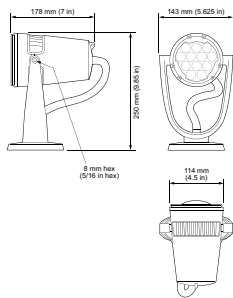

ColorBurst Compact Powercore

Colour	White
Approval and Application	
Ingress protection code	IP66 [Dust penetration-protected, jet-proof]
Vibration standard	Complies with ANSI C136.31, 3G
Vibration rating	Complies with ANSI C136.31, 3G
Initial Performance (IEC Compliant)	
Initial input power	17.5 W
Over Time Performance (IEC Compliant)	
Lumen Maintenance 50% at 25 °C Reported	100,000
Lumen Maintenance 50% at 50 °C Reported	90,000

Product Data	
Full product code	871794388486599
Order product name	BCP462 12xLED-HB/RGB 100-240V WH
EAN/UPC – product	8717943884865
Order code	123-000019-07
SAP numerator – quantity per pack	1
Numerator – packs per outer box	4
SAP material	910503701821
SAP net weight (piece)	3.500 kg
Commercial Code	123-000019-07
Catalogue number description	ColorBurst Compact Powercore, 8° (No Spread Lens), White Housing, UL/cUL/CE, Architectural

Dimensional drawing

ColorBurst Compact Powercore