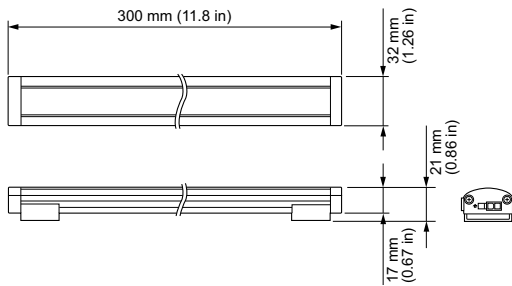

Vaya Cove

Lumen Maintenance 70% at 25 °C Calculated	34000
Lumen Maintenance 70% at 25 °C Reported	34000
Lumen Maintenance 70% at 40 °C Calculated	34000
Lumen Maintenance 70% at 40 °C Reported	34000

Application conditions

Ambient temperature range	-20 to +40 °C

Product data

Full product code	871794379860599
Order product name	SM440L I 15xLED-HB/RGB 24V CQC, CE
EAN/UPC – product	8717943798605

Order code	316-000004-00
SAP numerator – quantity per pack	1
Numerator – packs per outer box	25
SAP material	910503702159
Net Weight (Piece)	0.090 kg
Commercial Code	316-000004-00
Commercial Code	Vaya Cove Color, RGB, 0.3 m (1 ft), CE/CQC/UL

Dimensional drawing

SM440L I 15xLED-HB/RGB 24V CQC, CE