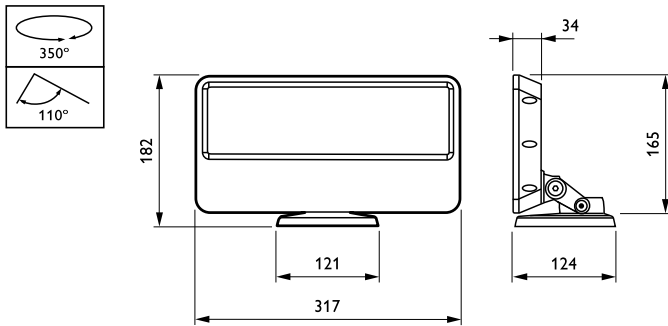

Application Conditions

Ambient temperature range	-20 to +50 °C
---------------------------	---------------

Product Data

Full product code	871794379514799
-------------------	-----------------

Order product name	BCP474 36xLED-HB-2700-6500 10 BK
EAN/UPC - Product	8717943795147
Order code	910503702356
Numerator - Quantity Per Pack	1
Numerator - Packs per outer box	2
Material Nr. (12NC)	910503702356
Net Weight (Piece)	3.000 kg

Dimensional drawing

iW Blast Powercore