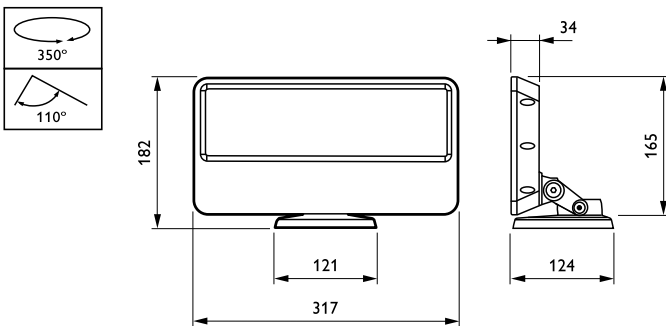

iW Blast PowerCore

Init. Color Rendering Index	82
Initial input power	50 W

Application Conditions

Ambient temperature range	-20 to +50 °C
---------------------------	---------------

Product Data

Full product code	871794379516199
Order product name	BCP474 36xLED-HB-2700-6500 21 BK

EAN/UPC - Product	8717943795161
Order code	910503702358
Numerator - Quantity Per Pack	1
Numerator - Packs per outer box	2
Material Nr. (12NC)	910503702358
Net Weight (Piece)	3.000 kg

Dimensional drawing