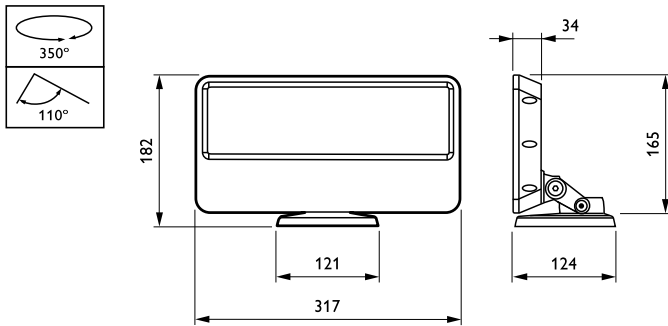

Application Conditions

Ambient temperature range	-20 to +50 °C
---------------------------	---------------

Product Data

Full product code	871794379545199
-------------------	-----------------

Order product name	BCP474 36xLED-HB-2700-6500 36 WH
EAN/UPC - Product	8717943795451
Order code	910503702359
Numerator - Quantity Per Pack	1
Numerator - Packs per outer box	2
Material Nr. (12NC)	910503702359
Net Weight (Piece)	3.000 kg

Dimensional drawing

iW Blast Powercore